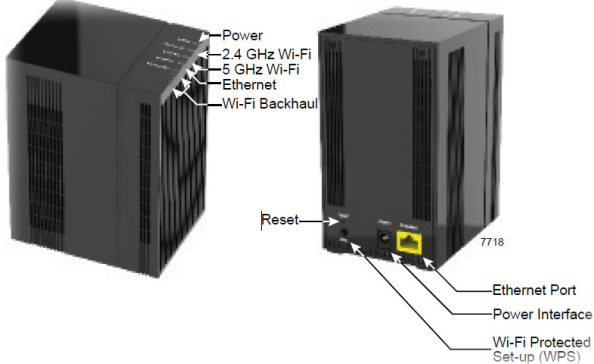

SKT Wi-Fi Mesh Satellite

If you need to expand your network, an SKT Wi-Fi Mesh will provide you with an additional access point, called a satellite. These satellites “mesh” with your GigaCenter to help you get a strong Wi-Fi signal and eliminate dead spots throughout your home, and even in your garage or backyard. The SKT Wi-Fi Mesh is easy to install, activate, and maintain. For only $4 per month, you can lease the Mesh. FREE INSTALLATION or self-installation if preferred.

Mesh Setup

1. Plug in power cord to the Mesh power port and into the wall outlet.
2. Press and hold the WPS button on the GigaCenter for at least 5 seconds, release the WPS and the LED will blink amber.
3. Go to the Mesh and hold the WPS button until the signal strength LEDs begin to flash (you have a maximum of 2 minutes between button pushes).
4. The devices should now be paired with each other.

If the signal strength indicator is red, the Mesh is too close to the router. When the LED display is all green or there are three green bars, they are at an optimal distance from each other. Two green bars means the distance between the router and the Mesh will provide adequate results. One green bar means the Mesh is too far from the router.

SKT Managed Wi-Fi “No-Worry” Program

“No-Worry” Router Lease Program
for only $9.99 Per Month

FREE INSTALLATION

**Router is protected if it needs
onsite service or replacement.***

**Add an SKT Mesh
for only $4.00 Per Month**

What is covered under the “No-Worry” program?

Managed router and Wi-Fi Mesh repair or replacement (due to normal wear and tear, act of God, and /or malfunction) is performed free of charge for customers in the program.

Repair or replacement of wiring between the inside wall jack and the router is covered in the program.

Only Calix GigaCenter routers and Wi-Fi Mesh provided by SKT are covered under the “No-Worry” program. Any router previously purchased is not eligible for this program.

SKT will assist program participants with connecting basic devices by phone and, if warranted, at the customer premises.

*Minimum of 12-month agreement. Call for details.

SKT Managed Wi-Fi

Simplify Your Life